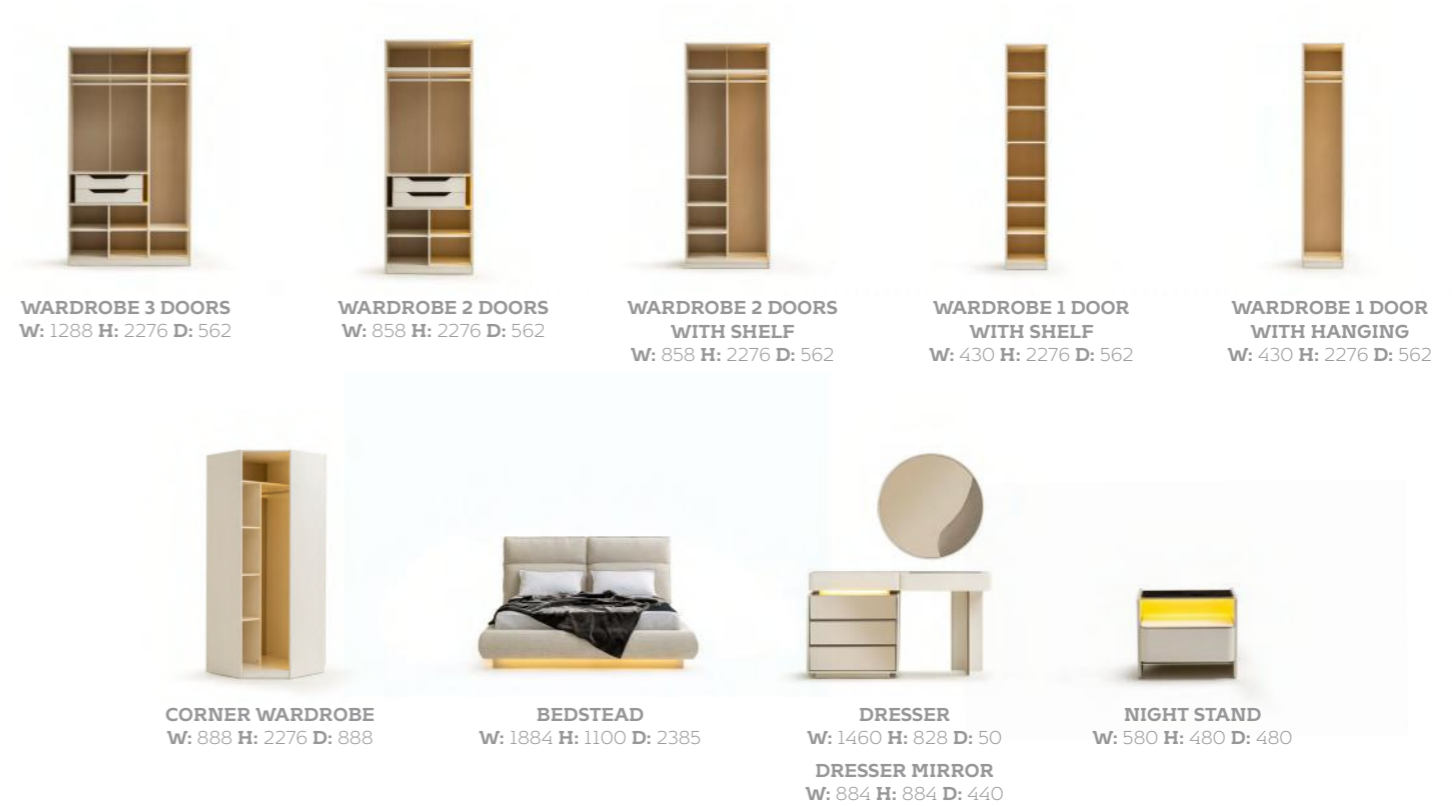

The Sofia collection brings a thoughtful balance between modern geometry and soft functionality. Each element is designed to help you reset, recharge, and rest in a beautifully organized environment.

**TECHNICAL
DETAILS**

BEDROOM