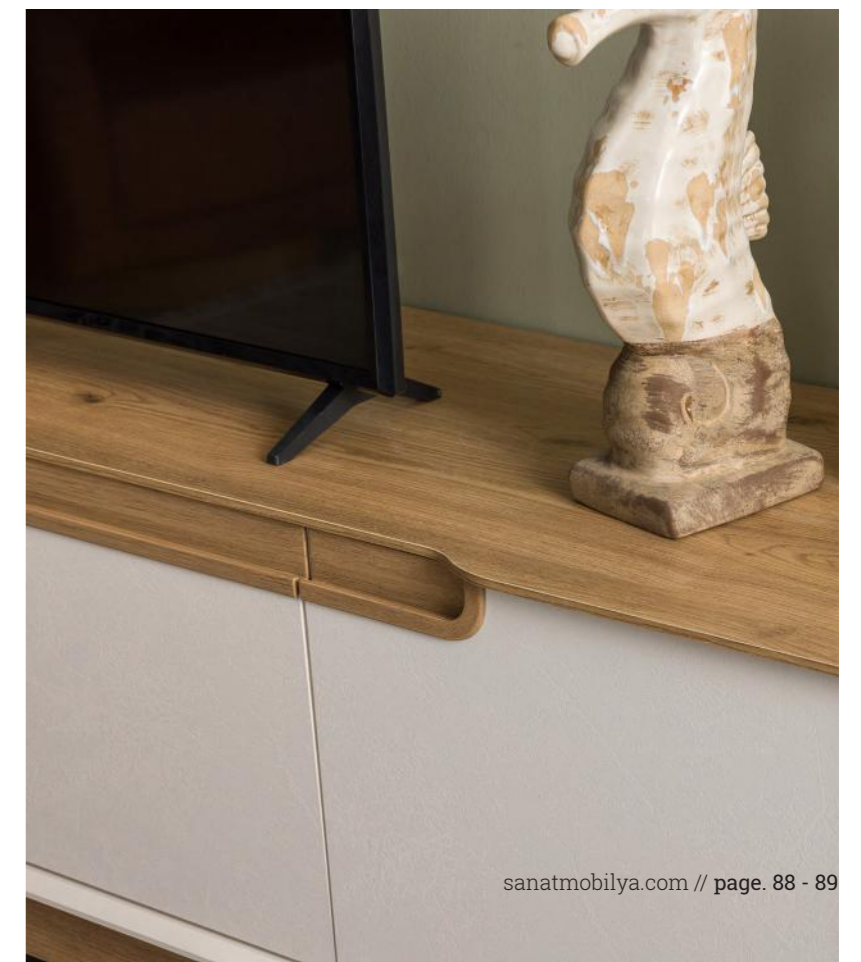

Nova is a tribute to the beauty of quiet design. With its low and grounded silhouette, it invites rest without commanding attention. The textures are soft, the geometry exact, and the result is a sofa that

doesn't shout—but speaks directly to the soul. Nova is made for thinkers, for calm hearts, for those who find luxury in simplicity.