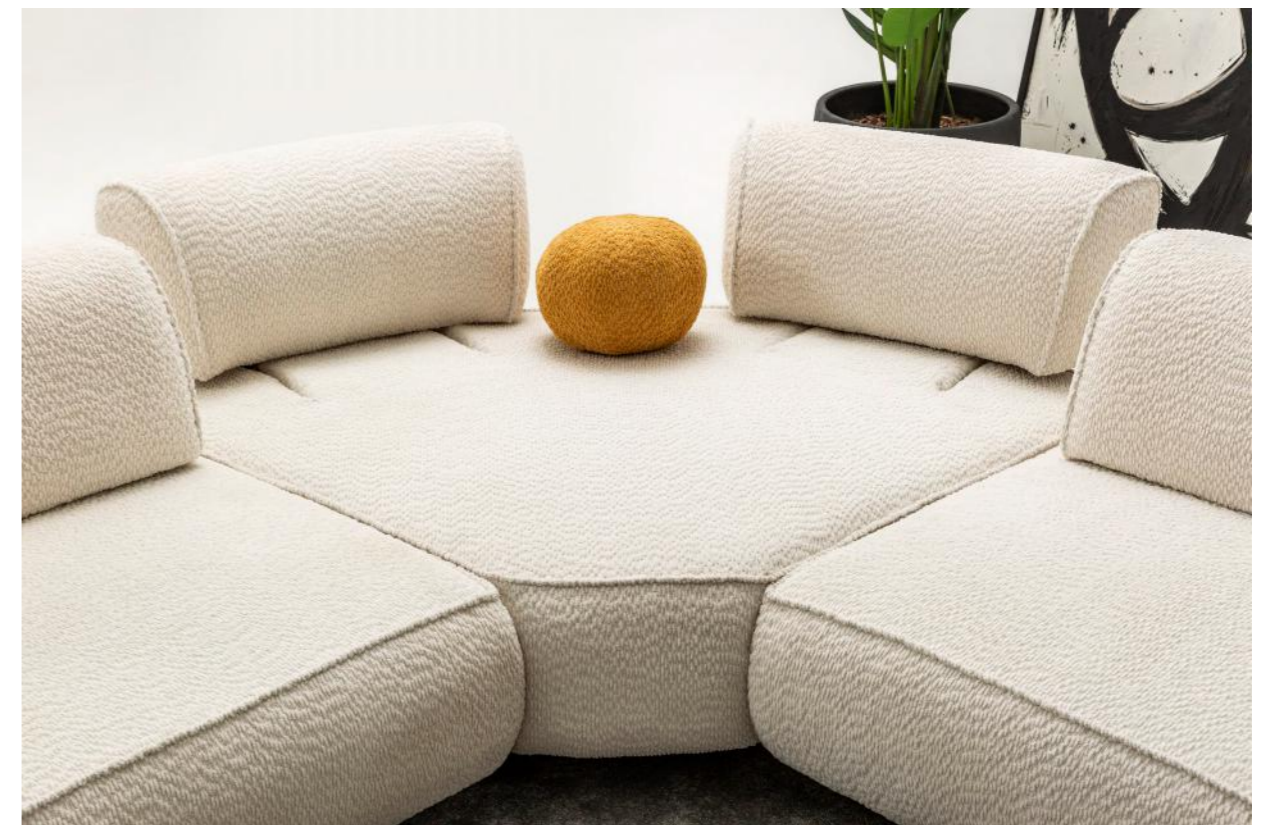

MADE TO RELAX. STYLED TO IMPRESS.

Florya's corner design is both functional and stylish. A seamless balance between laid-back comfort and aesthetic precision for today's homes.