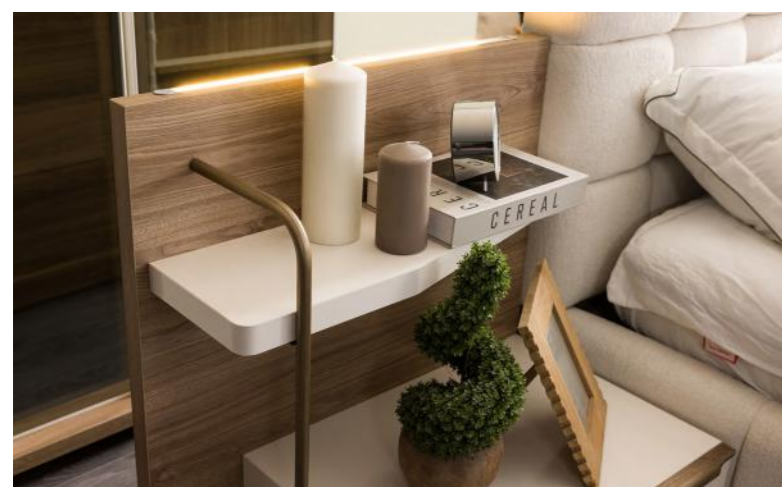

SLEEP WITH GRACE

Isabella is crafted for those who see their bedroom as more than a place to sleep—it's a personal escape. And every curve tells your story.