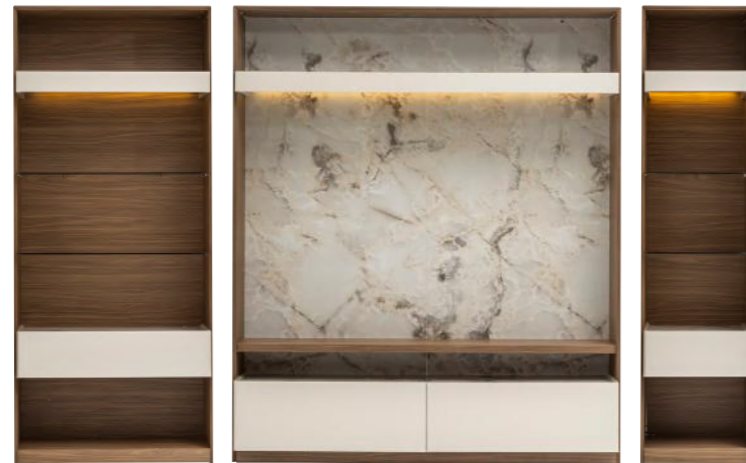

COSMO
WALL UNIT

DESIGN THAT COMPLEMENTS YOUR VIEW

Minimal design, maximum elegance. Cosmo TV Unit frames your media with style.

TECHNICAL DETAILS

SOFA SET

DINING ROOM

BEDROOM